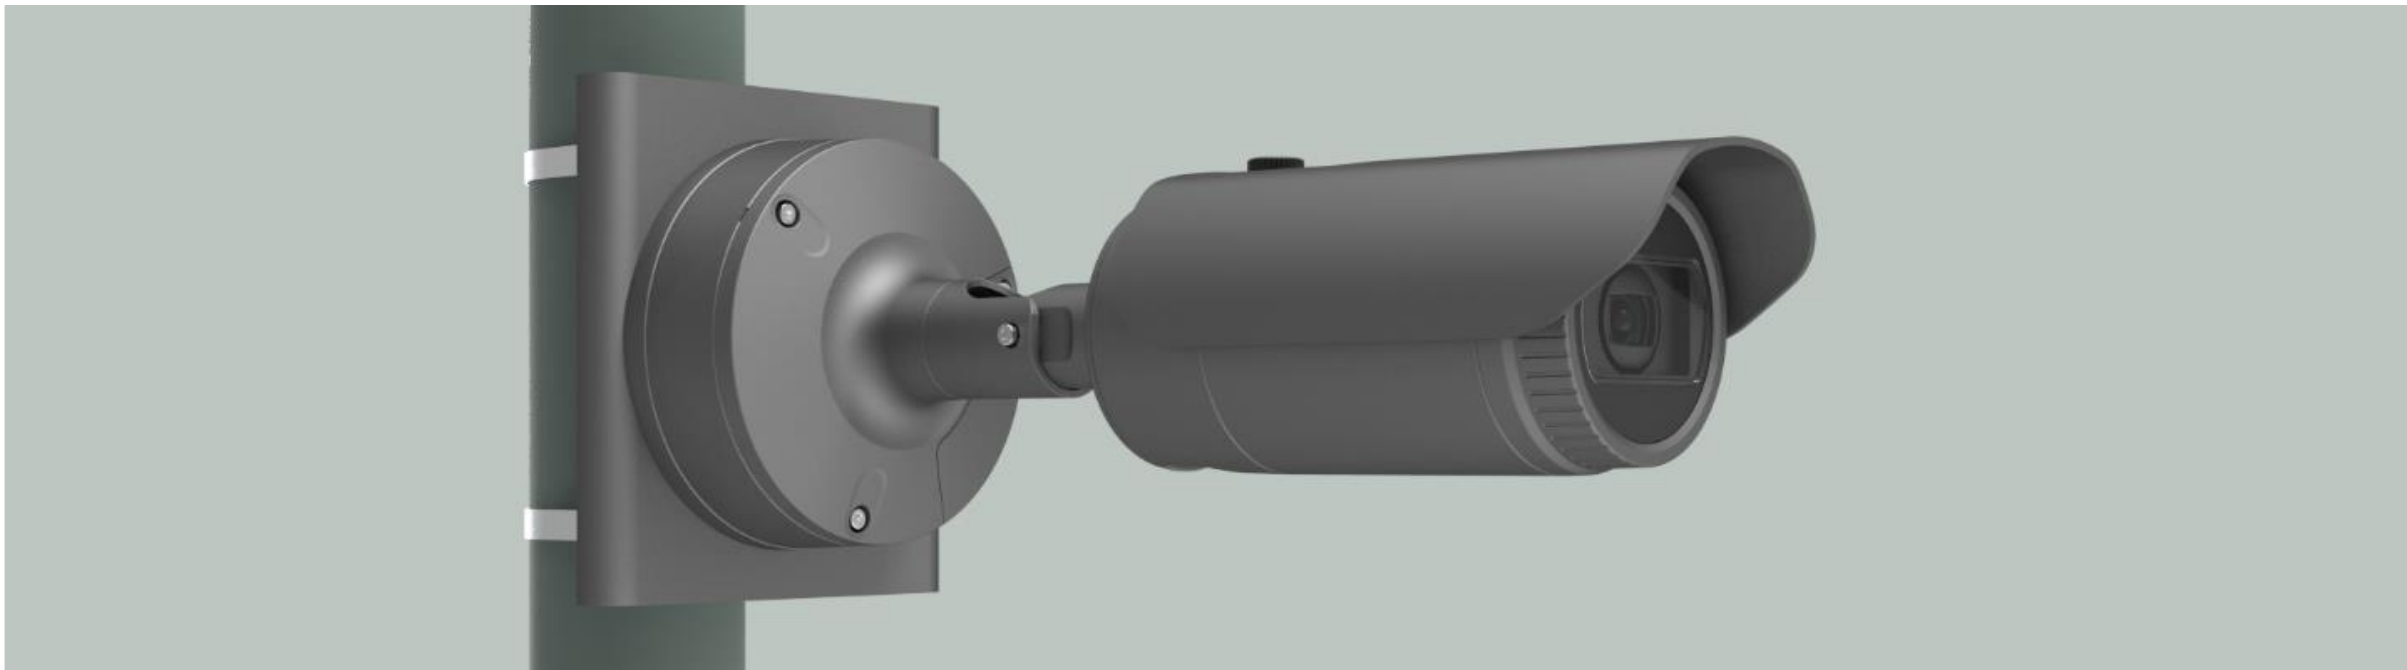

Camera spec.

**Full Lineup of Acc.**

Pole

PNO-A6081R / A9081R / A9081RLP

**Pole Mount**  
SBP-302PM

PNO-A6081R / A9081R / A9081RLP

Pole Mount

SBP-302PM