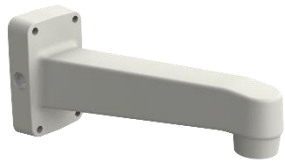

SBP-390WM2