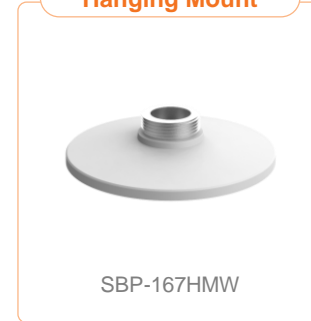

Hanging Mount