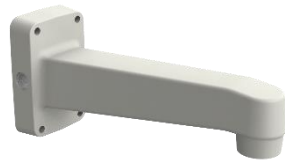

Wall Mount

SBP-390WM2