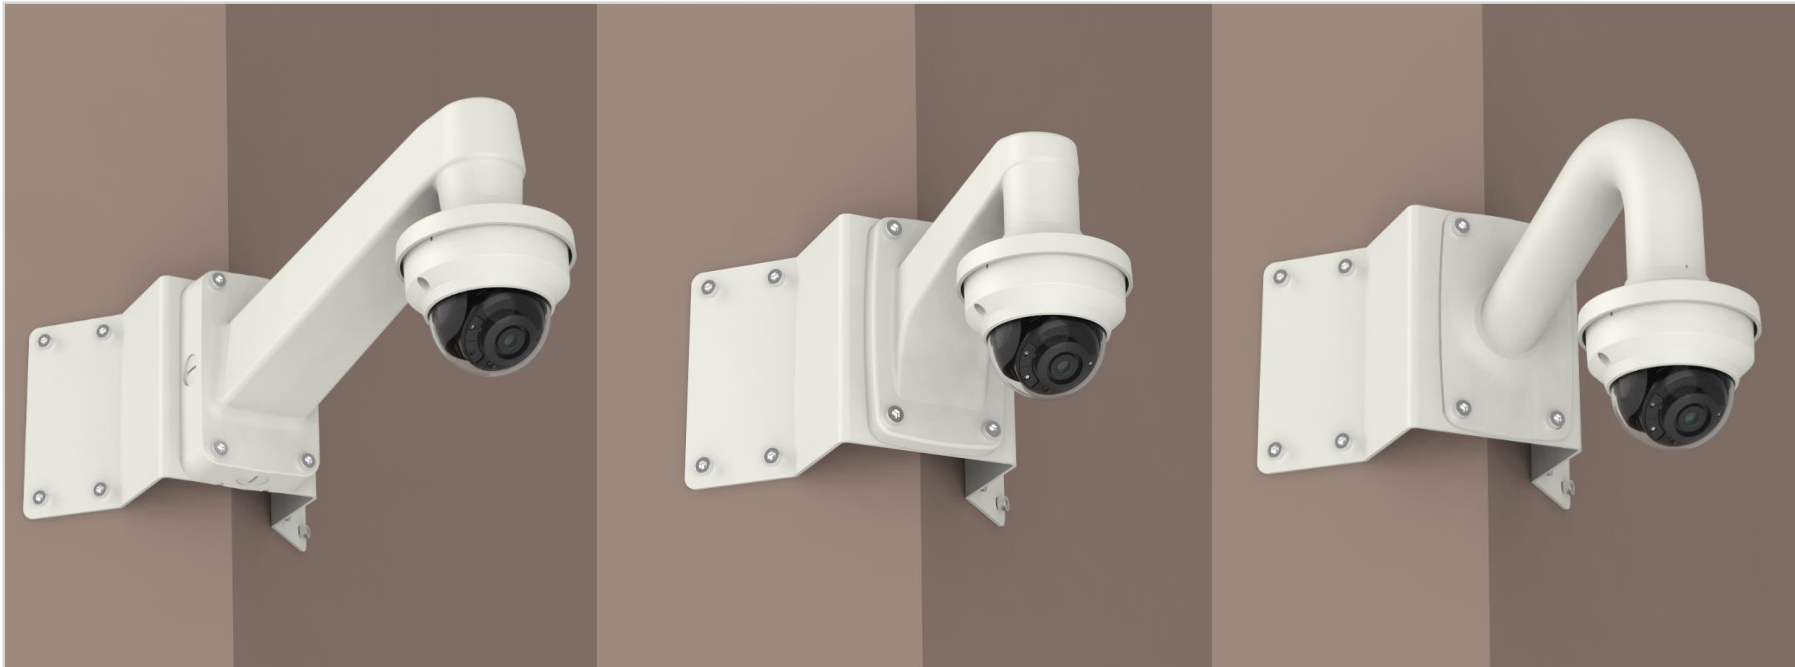

XND - 8040R / 8030R / 8020R / 6020R / 6010

Corner Mount

Wall Mount

or

or

Hanging Mount