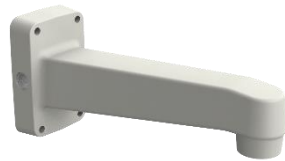

SBP-300WM

+

Hanging Mount

SBP-301HM5

XNP - 6040H

Pole Mount

SBP-300PM1

Wall Mount