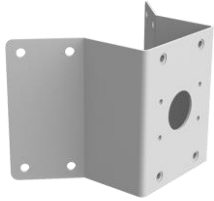

Corner Mount
SBP-300KMW1

Pole Mount SBP-300PMW1	Corner Mount SBP-300KMW1