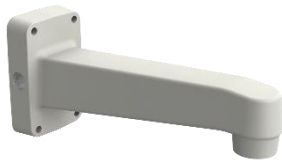

SBP-390WM2