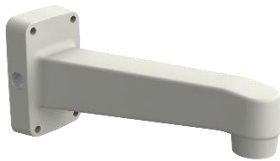

SBP-390WM2

or