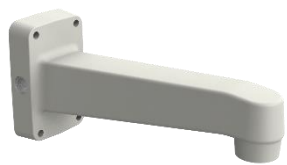

Tilt Mount

SBP-160TM

XNV - L6080R / L6080 / 6080R / 6080 / 8080R

Wall Mount

SBP-390WM2

or

Option

Wall Mount Base
SBP-300B