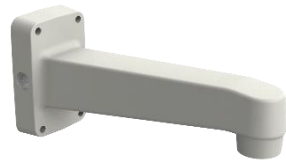

XNP - 6320

Pole Mount

SBP-300PM1

Wall Mount

SBP-390WM2

or

SBP-300WM1

or