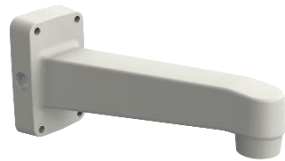

SBP-390WM2