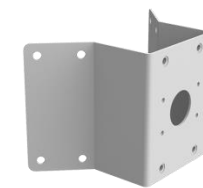

SBP-3000KMW1