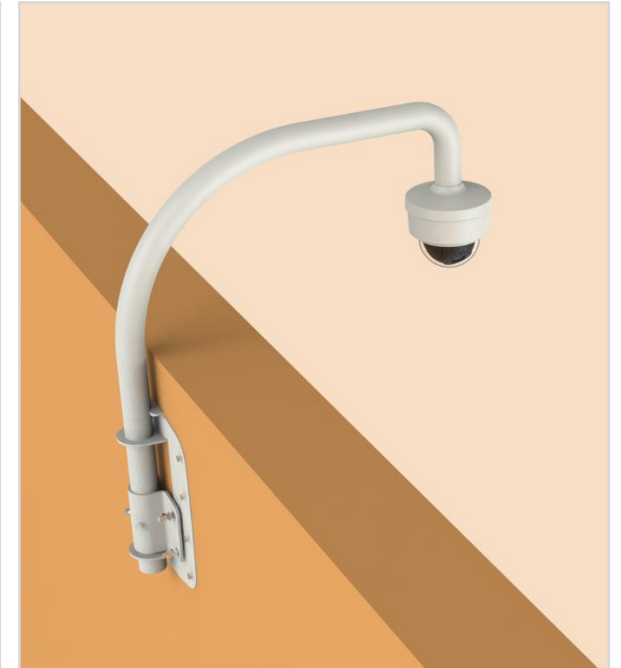

SBP-300WM

Hanging Mount

SBP-300HM6

XND - 6085 / 6085V

Corner Mount

SBP-300KM1

Wall Mount

SBP-390WM2