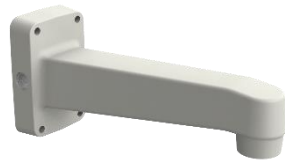

Wall Mount

SBP-390WM2