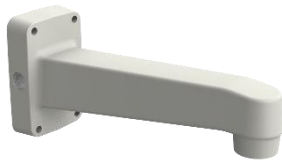

SBP-390WM2