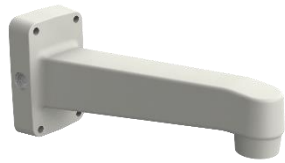

SBP-390WM2