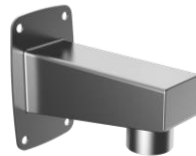

SBP-300WMS1