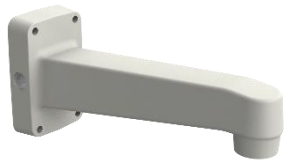

SBP-390WM2