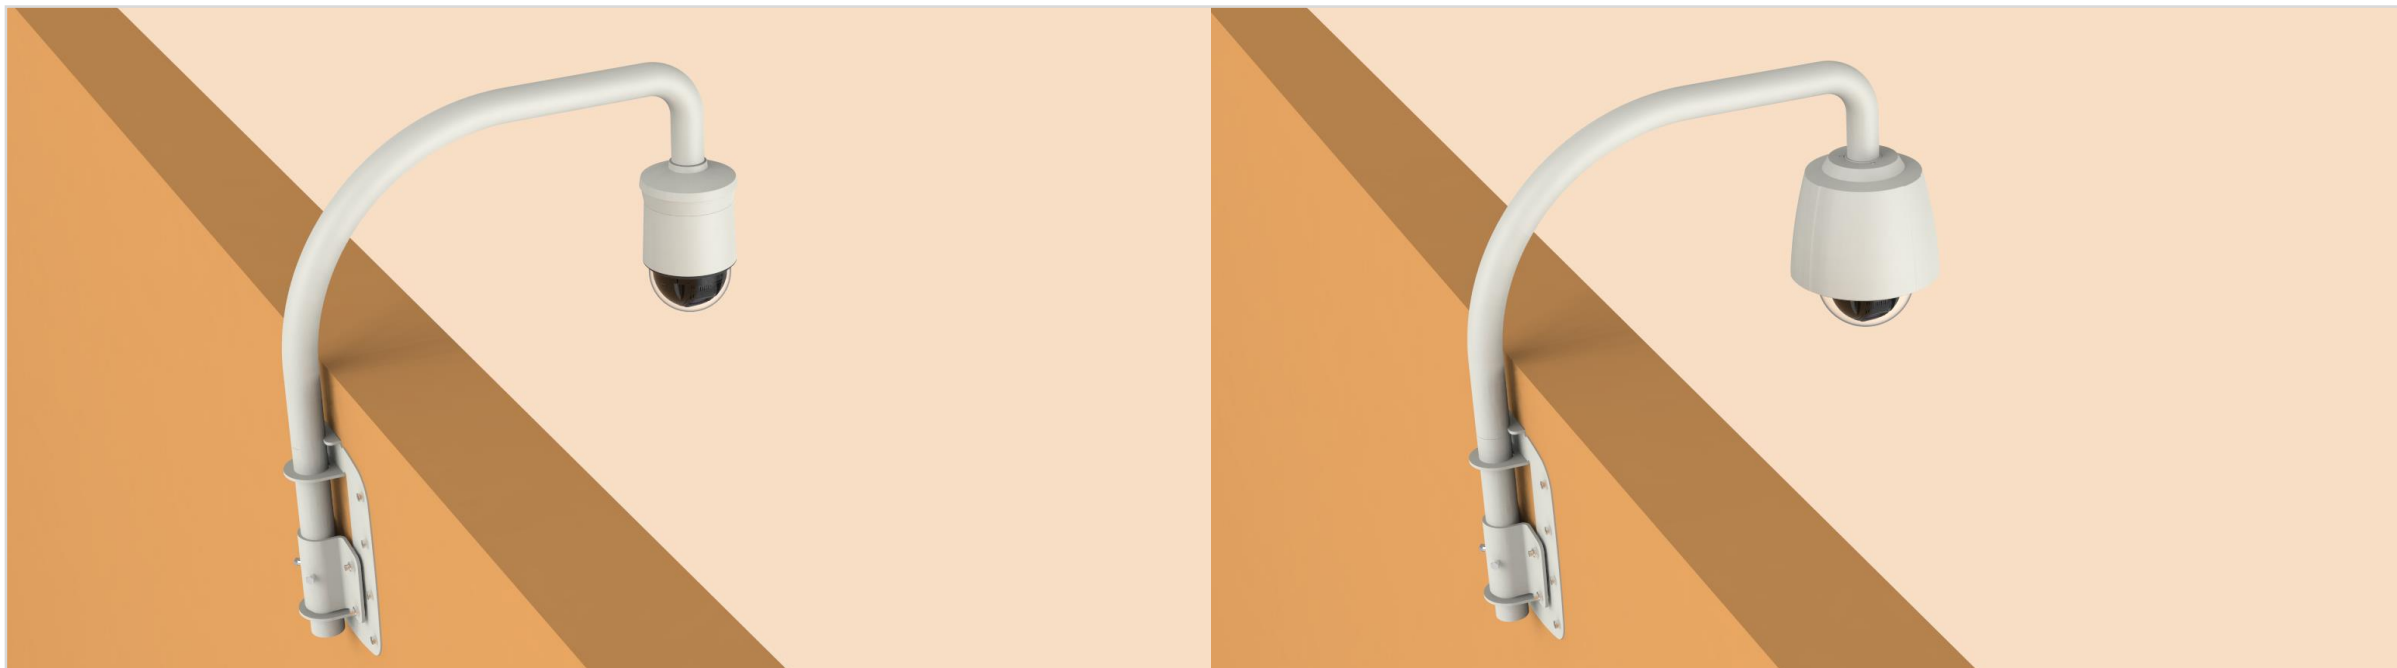

SBP-301HM3

or

Housing

SHP-3701H

XNP - 6320

Parapet Mount

SBP-300LM

Hanging Mount