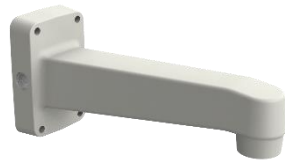

XND - 6085 / 6085V

Pole Mount

SBP-300PM1

Wall Mount

SBP-390WM2

or

SBP-300WM1

or