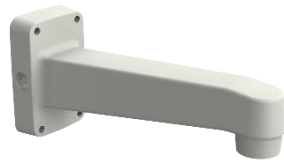

SBP-390WM2