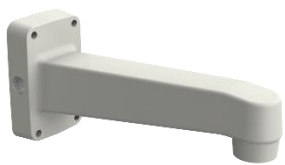

SBP-390WM2