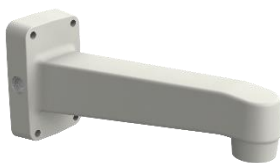

SBP-390WM2

or