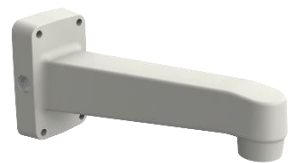

Ceiling Mount

Option

SBP-300CM

Installation Base
SBP-303HF

Wall Mount

Option

or

or