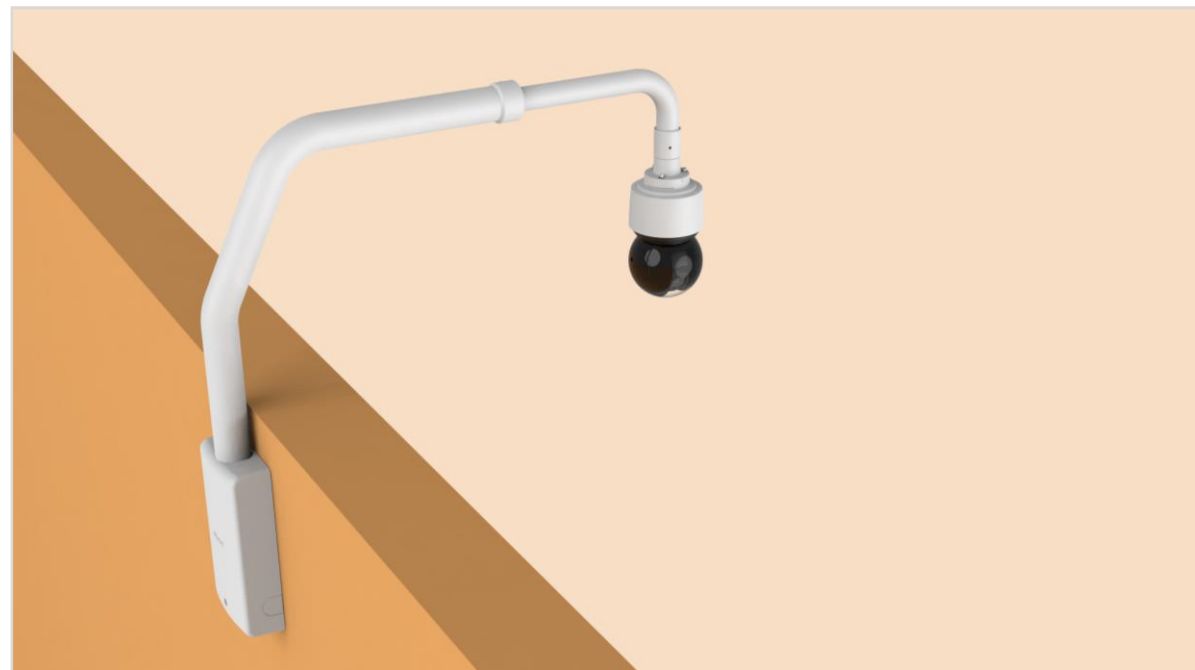

Hanging Mount

SBP-156HMW

XNP - 6400 / 8250 / 9250 / 6400R / 8250R / 9250R / 6400RW / 8300RW / 9300RW

Parapet Mount

SBP-300LMW

Hanging Mount

SBP-156HMW

Parapet Mount