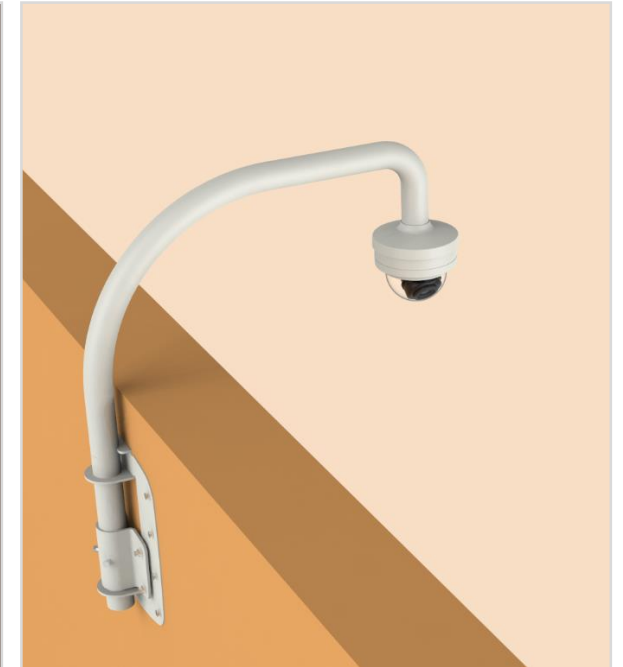

Camera spec.

Full Lineup of Acc.

Ceiling

Wall1 / Wall2

Pole

Corner

Parapet

XNV - 6120 / 6120R

or

or

Parapet Mount

Hanging Mount